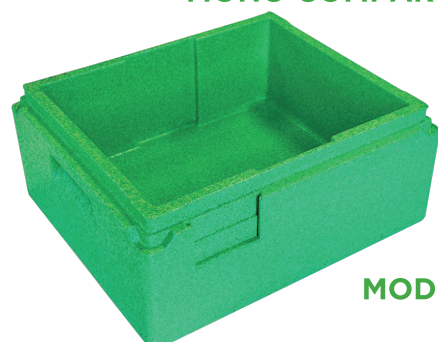

TOP SEAL 190

OUTILLAGE FIXE

PSITOP 190

PSTFIX2EG01T190SPMT1X

COUVERCLE  
BIOPAP®  
EASY GENIUS

SI07LC

SI16 LC

3  
COMPARTIMENTS  
+1  
h 37 mm

SI07LC

SI21 LC

3  
COMPARTIMENTS  
+1  
h 37 mm

SI08LC

SI27 LC

2  
COMPARTIMENTS  
+1  
h 26 mm

EASY BOX

COUVERCLE  
EASY BOX

ACCESSOIRE EASY BOX  
MONO COMPARTIMENT

MODULAIRE